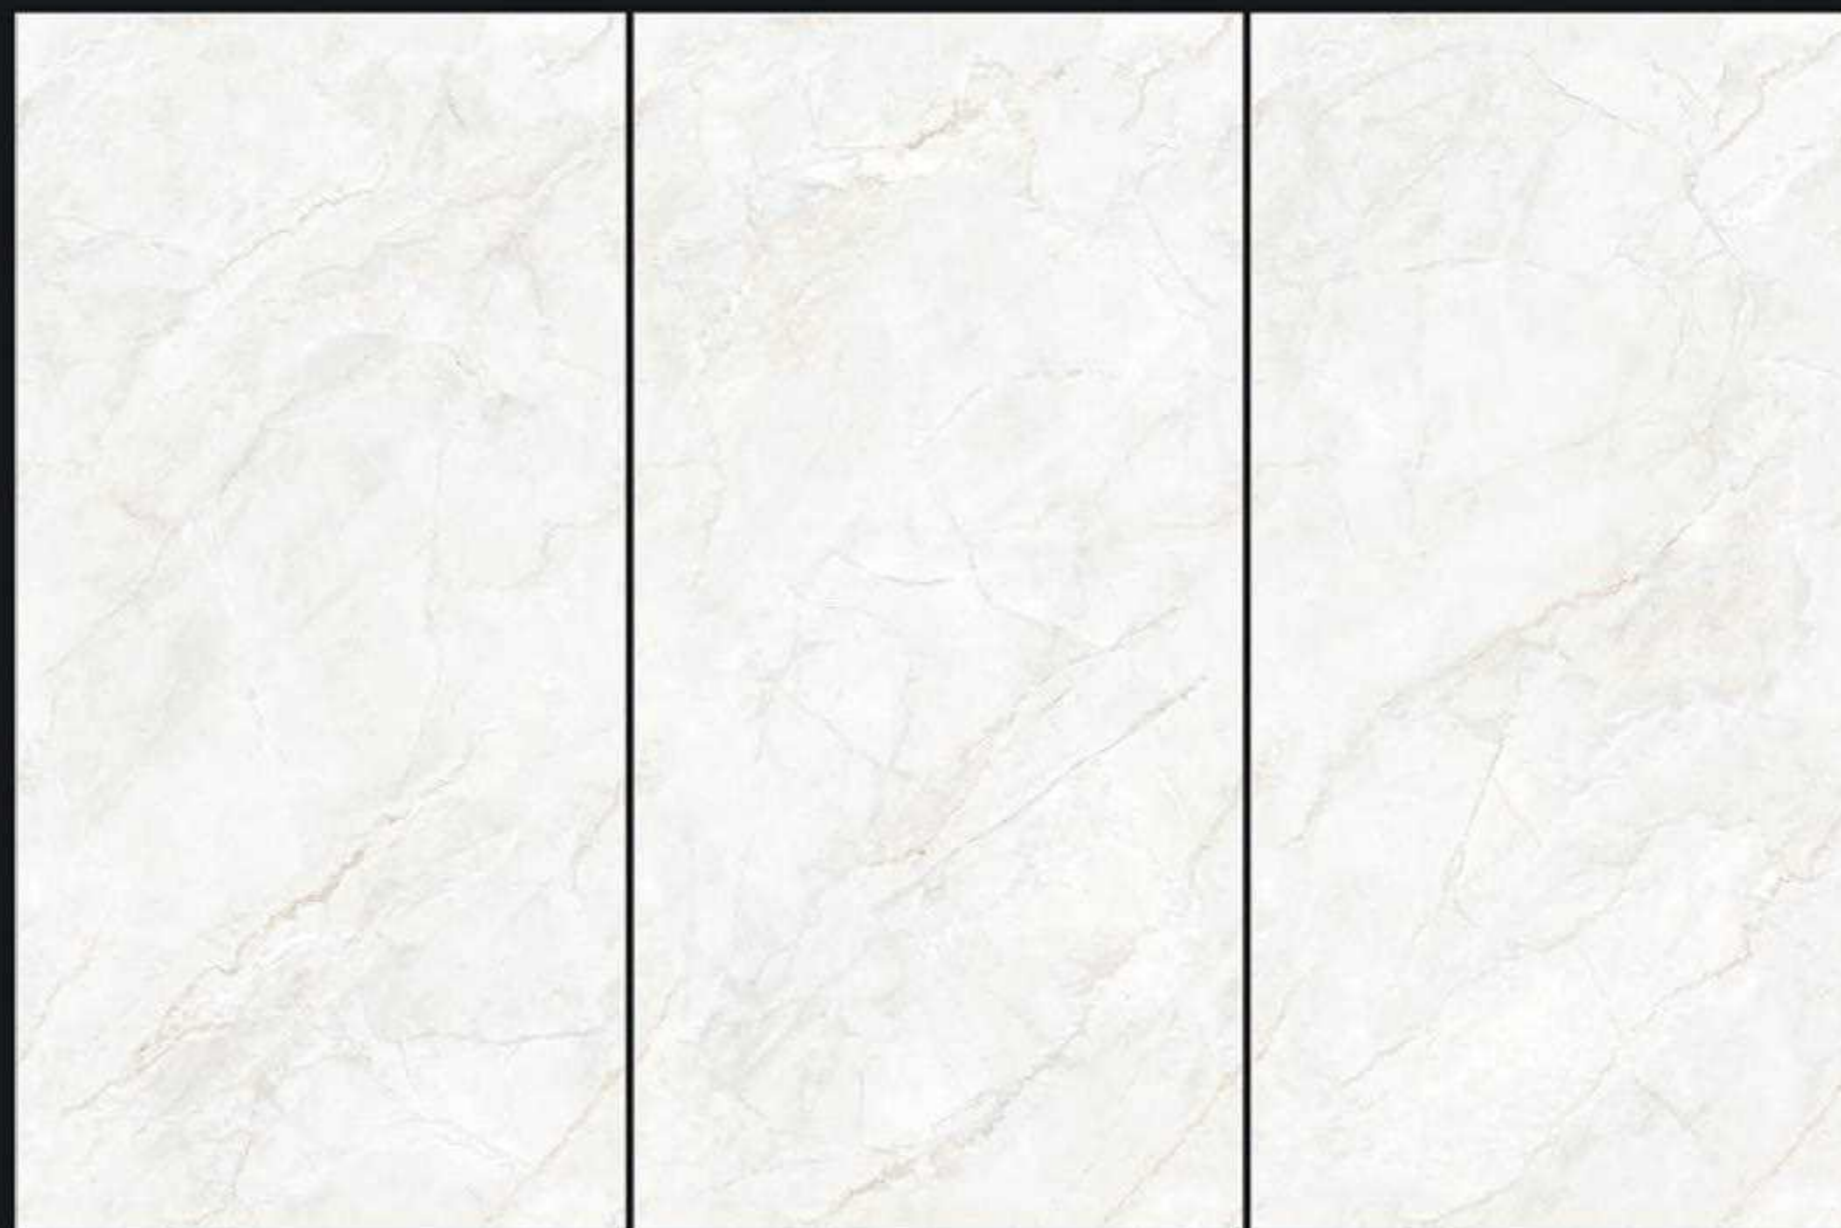

BEBY SATIN FINISH