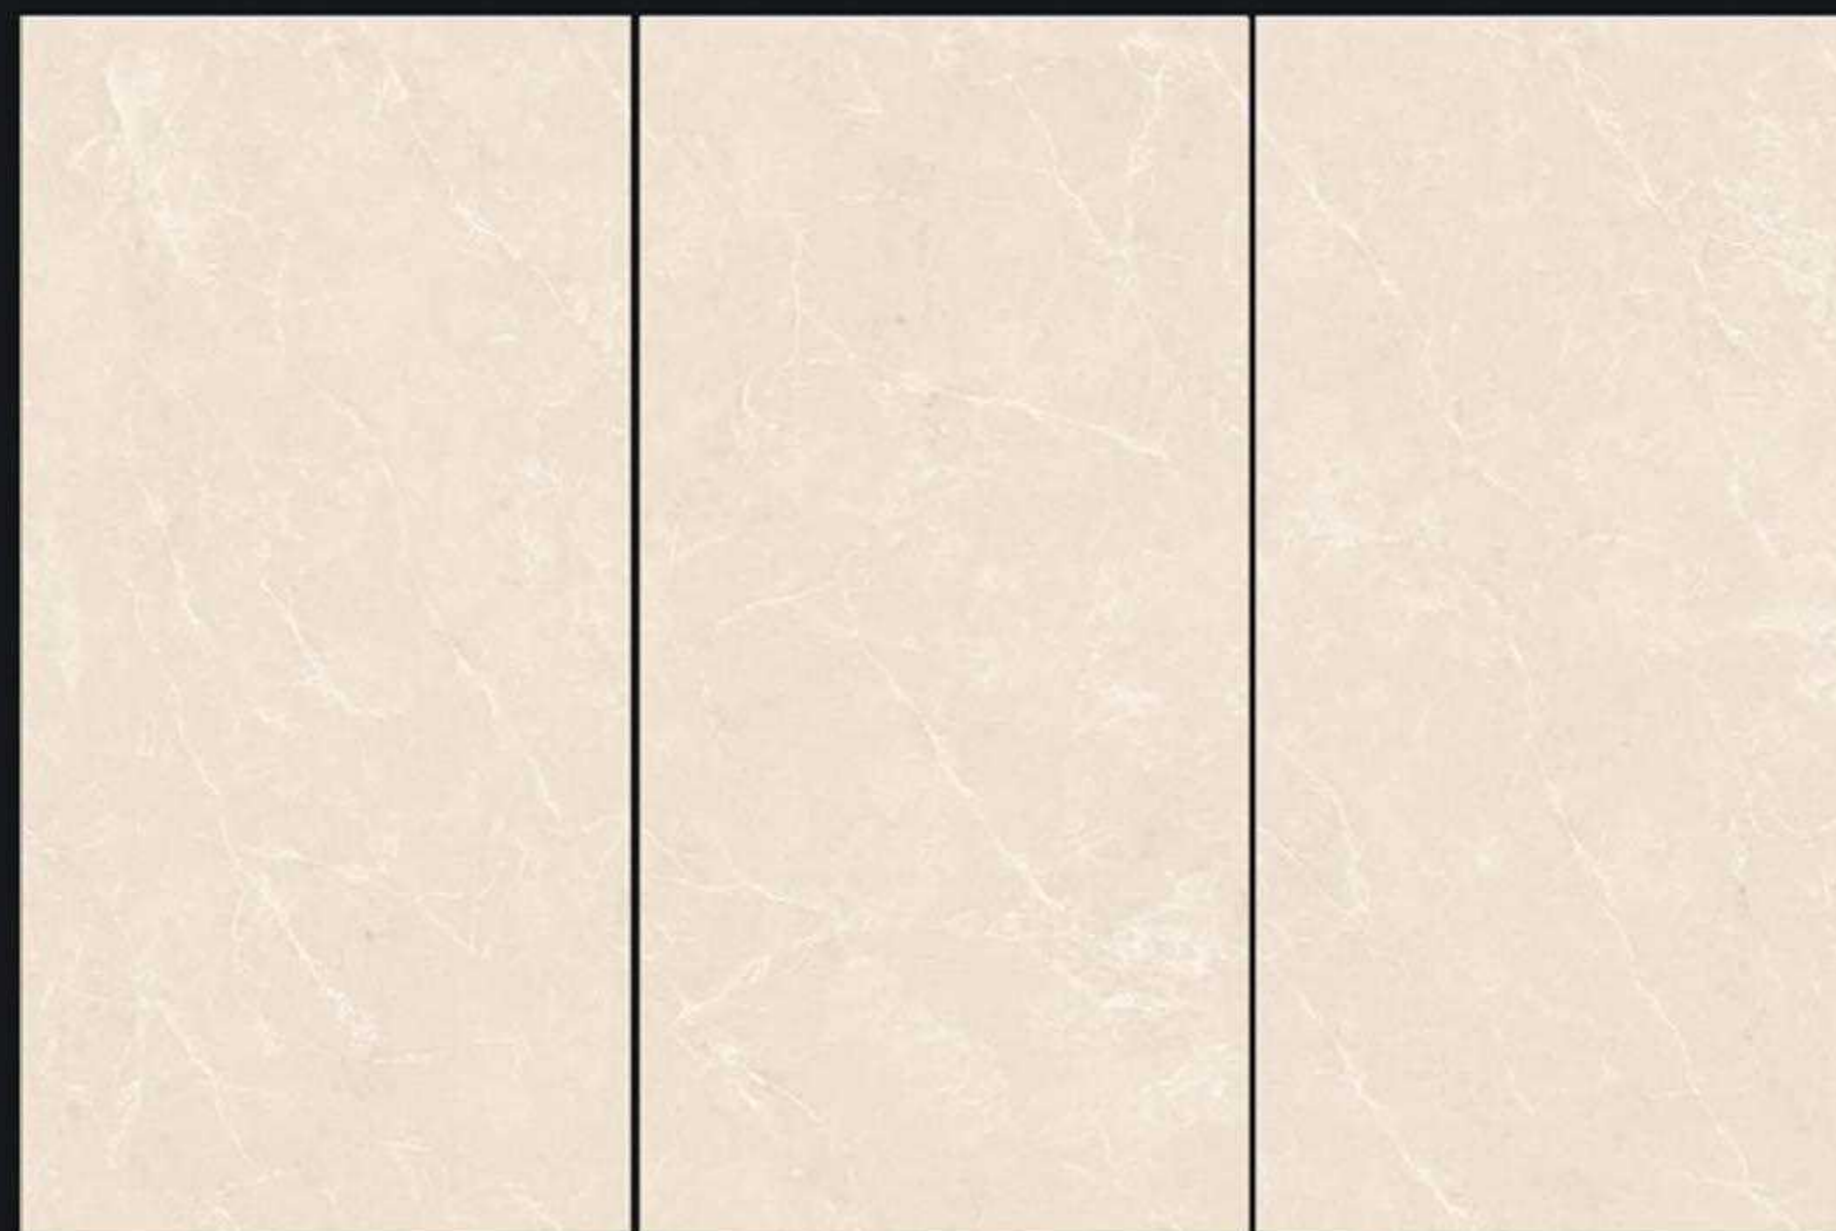

## ENDLESS ENRICH BIANCO

BEBY SATIN FINISH

**LUXERA  
SURFACE**  
CRAFTING THE ERA OF LUXURY

800x1600mm

**ENDLESS ORIAN BEIGE**

**BEBY SATIN FINISH**

**LUXERA  
SURFACE**  
CRAFTING THE ERA OF LUXURY

800x1600mm