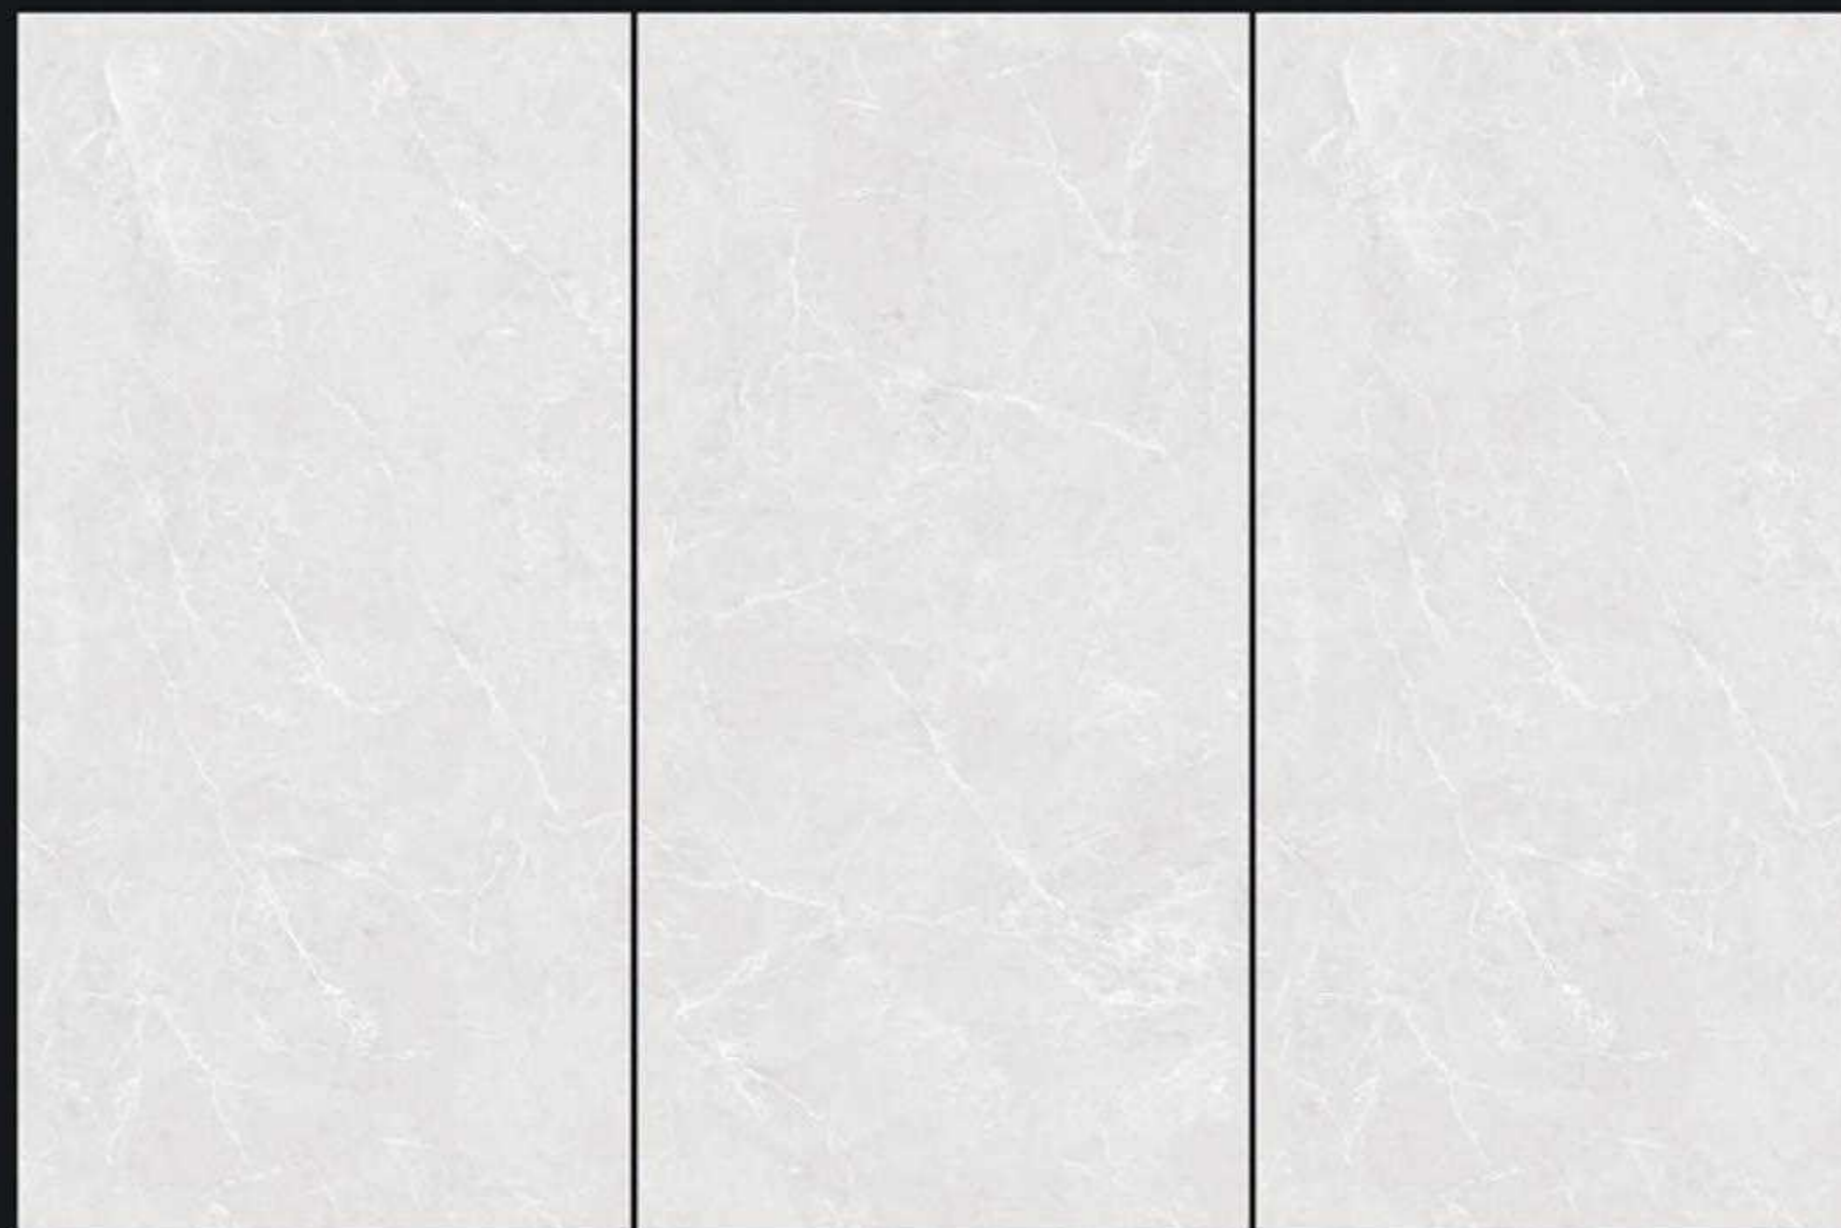

BEBY SATIN FINISH